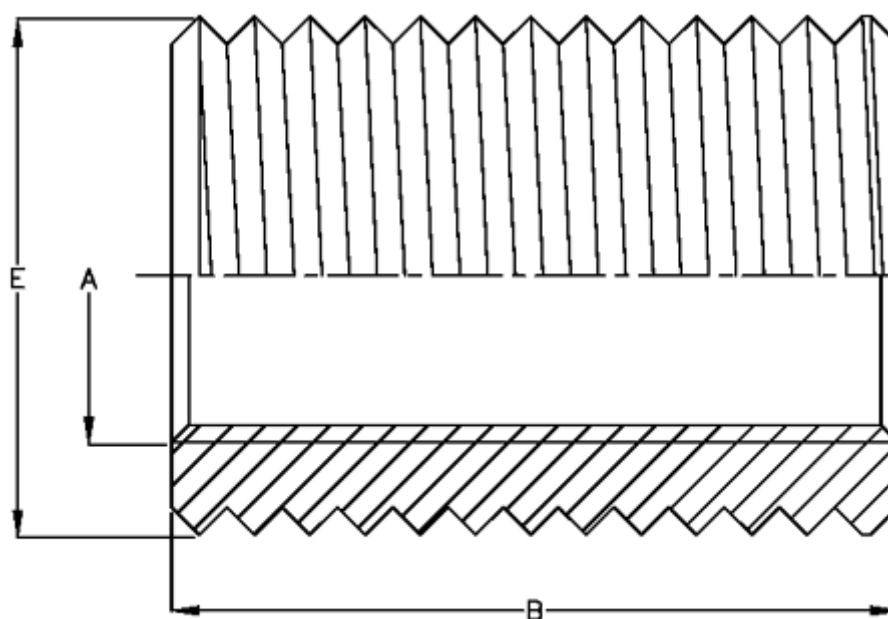

Article number: 12974000100120

Description: KLEE-coil 974 000 100.120  
M10 Unhardened/chr. yellow

## Measures

Female thread A = M10

Length B = 25

Male thread E = M14

Type = 97x 000 100.120